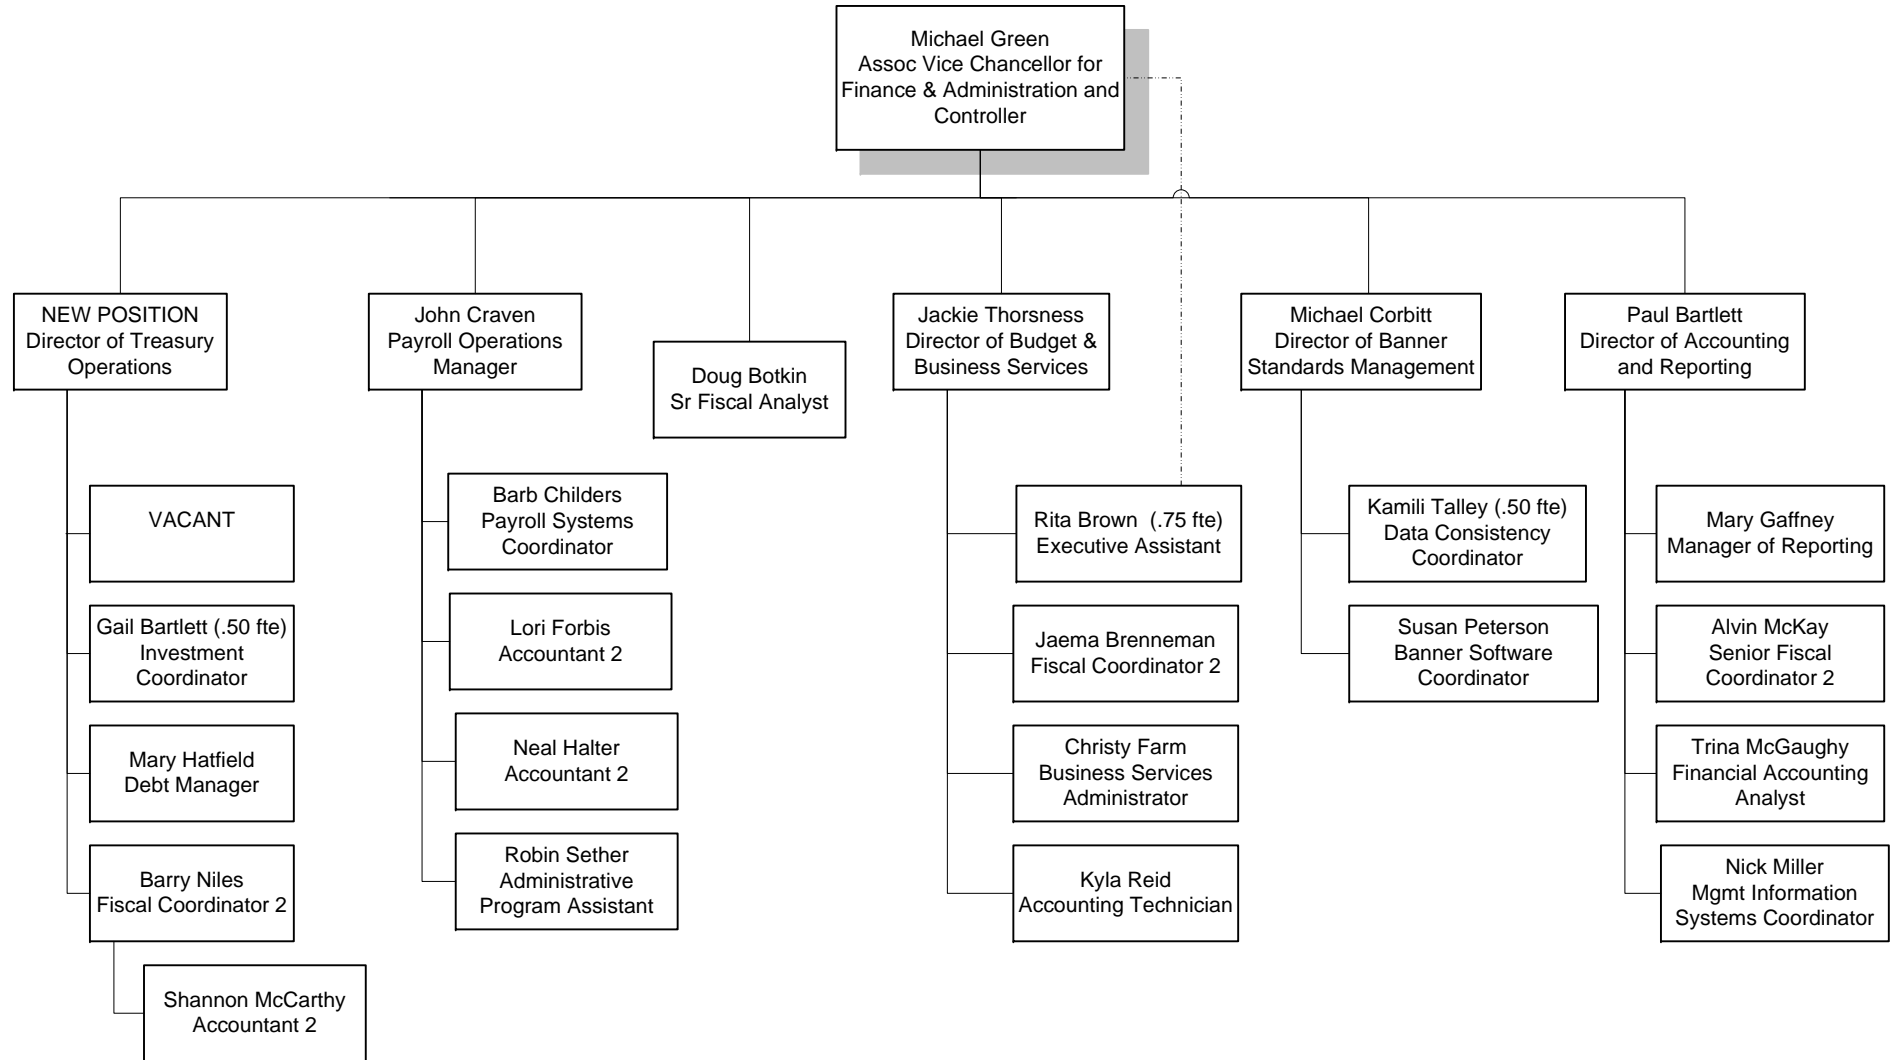

OUS Controller's Division

Organization Structure

(effective date 06/30/09)

June 30, 2009