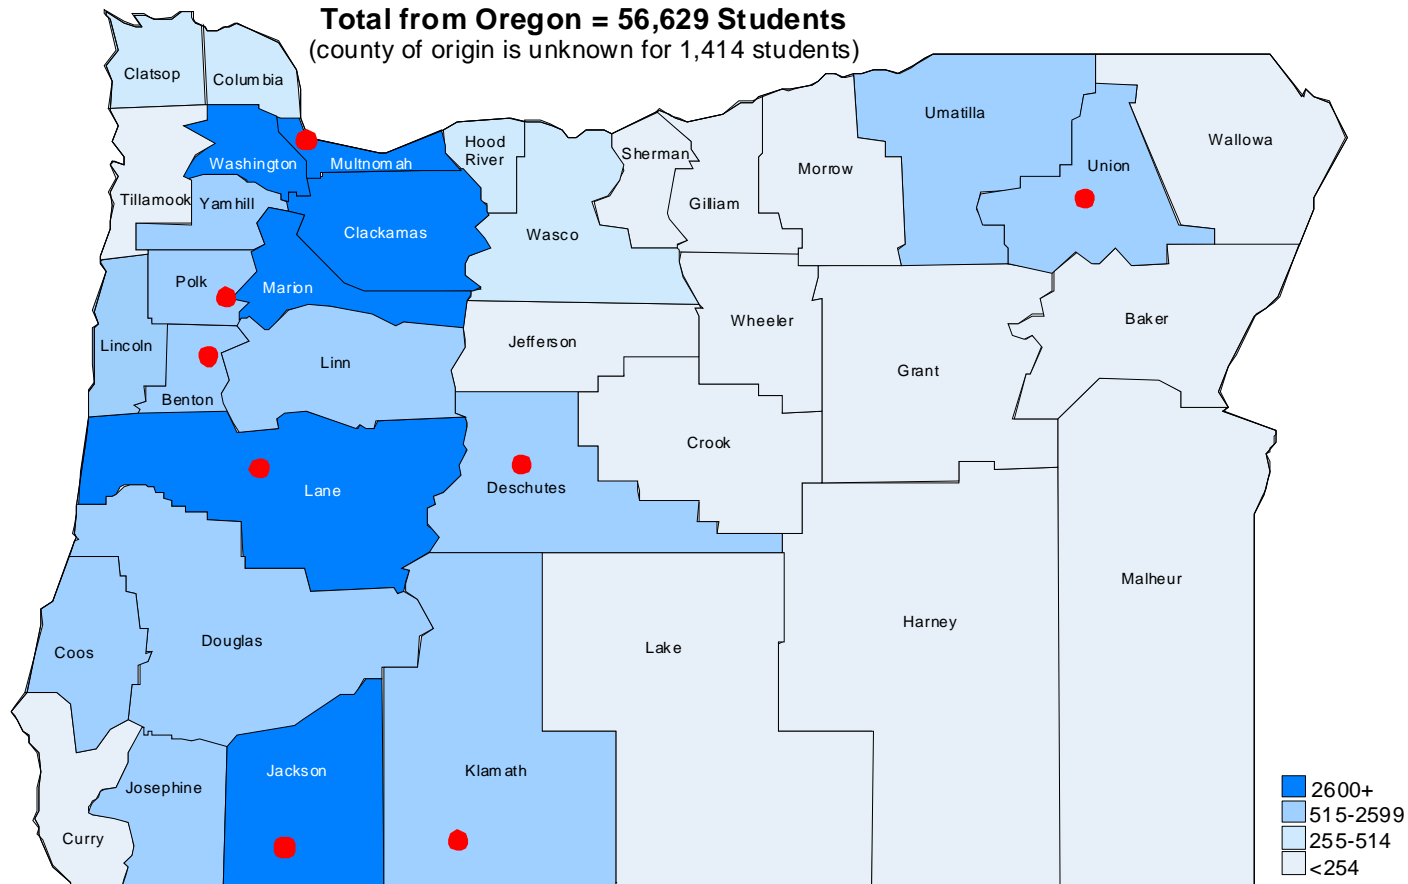

Profile of Oregon University System

Enrollment by Oregon County, Fall 2001 Oregon University System Summary

Total from Oregon = 56,629 Students
(county of origin is unknown for 1,414 students)

Campus Facilities: April 2002