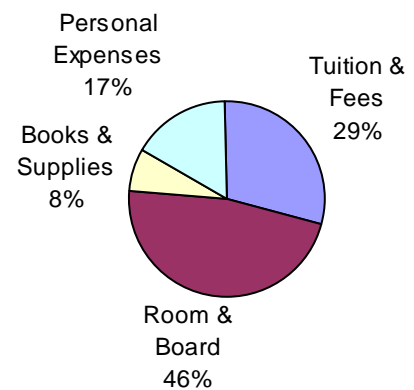

Students: Fall 2001

OUS

- Total Fall 4th week headcount (2001) 73,883
- Undergraduates 59,888
  - Percent 25 or older 23%
  - Percent part-time (<12 hours) 22%
  - Percent ethnic minority 13%
- Graduates 13,995
  - Masters, postbaccalaureate, non-admit 10,814
  - Doctoral, first-professional 3,181
- New undergrad community college transfers 3,475
- Total **annual** unduplicated headcount (2000-01) 101,920

Degrees: 2000-01

OUS

- Total 13,234
  - Associate 84
  - Bachelor's 9,590
  - Master's 3,014
  - Doctoral 355
  - First Professional 191

Tuition, Fees, and Student Budget: 2001-02

Tuition & Fees, 2001-02 *(rates are for University of Oregon)*

- Resident undergraduate $4,071
- Resident graduate 7,497
- Nonresident undergraduate 14,493
- Nonresident graduate 12,645

Resident Undergraduate Student Budget (OUS Average), 2001-02
Total = $12,527