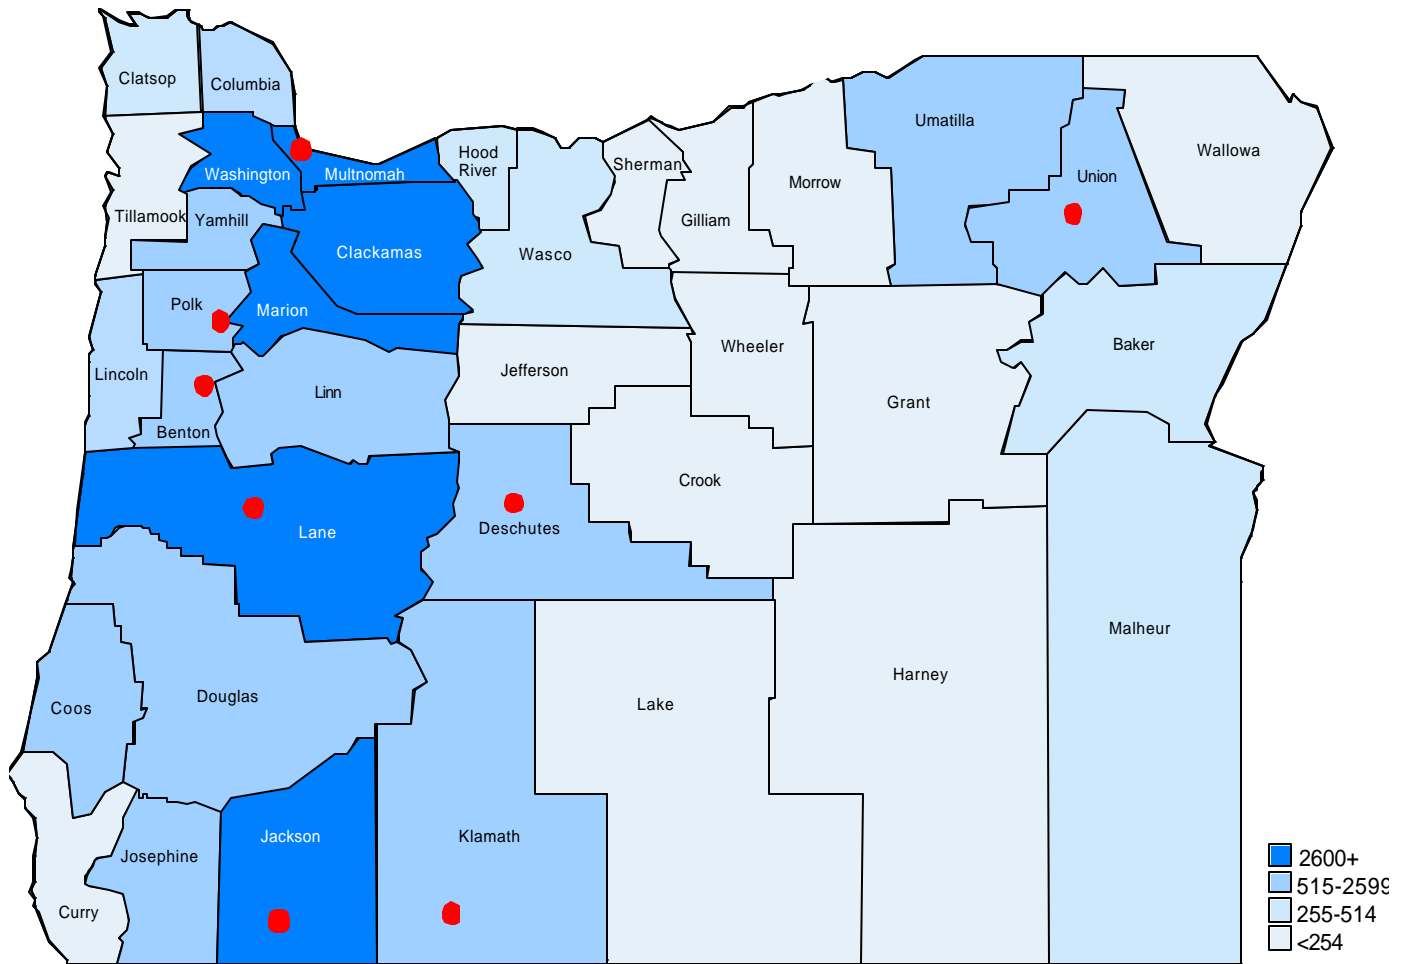

**Enrollment by Oregon County, Fall 2003
Oregon University System Summary**

**Total from Oregon = 61,751 students
(county of origin is unknown for 1,309 students)**

Faculty: 2003-04

(Full-Time ranked instructional)

	Total	Men	Percent of Total	Women	Percent of Total
■ Total	<u>2,370</u>	<u>1,503</u>	<u>76%</u>	<u>867</u>	<u>24%</u>
• Professor	700	534	64%	166	36%
• Associate Professor	709	453	57%	256	43%
• Assistant Professor	685	388	46%	297	54%
• Instructor/Lecturer	276	128	63%	148	37%

Faculty: 2003-04

(Average compensation by rank, includes salary and benefits)

■ Total: average, all ranks	$81,200
• Professor	$98,700
• Associate Professor	$78,400
• Assistant Professor	$68,200
• Instructor	$53,100

Faculty and Staff: 2003-04

	N	OUS %
■ Total	<u>12,096</u>	<u>100%</u>
• Faculty*	5,658	47%
• Executive/administrative	412	3%
• Professional non-faculty	2,486	21%
• Secretarial/clerical	1,812	15%
• Technical/paraprofessional	719	6%
• Skilled craft	310	3%
• Services/maintenance	699	6%

*Those holding academic rank with assignments of instruction, research, or public service.