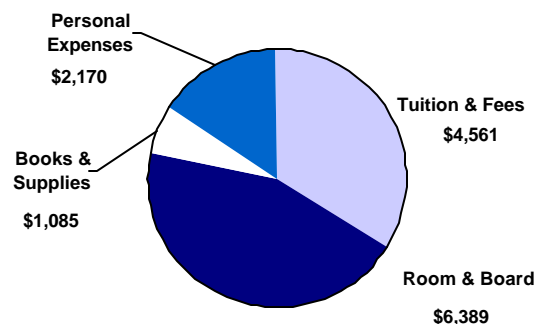

Students: Fall 2003

	OUS
■ Fall 2003 Headcount	79,558
■ Total FTE enrollment	67,439
■ Undergraduates	64,516
• Percent 25 or older	23%
• Percent part-time (<12 hours)	22%
■ Graduates	15,042
• Masters, postbaccalaureate, non-admitted	11,519
• Doctoral, first professional	3,523
■ New undergraduate community college transfers	4,545
■ Ethnicity	
• African American	1,447
• American Indian	998
• Asian/Pacific Islander	5,306
• Hispanic/Latino	2,802
• White	58,467
• Unknown	6,665
• Nonresident Alien	3,883
■ Total annual unduplicated headcount (2002-03)	107,626

Degrees: 2002-03

	OUS
■ Total	<u>15,199</u>
• Associate	87
• Bachelor's	11,063
• Master's	3,433
• Doctoral	357
• First Professional	259

Tuition, Fees, and Student Budget: 2003-04

Average Tuition & Fees, 2003-04

(based on 15 credit hours for undergraduates and 12 credit hours for graduates)

■ Resident undergraduate	$4,561
■ Resident graduate	7,907
■ Nonresident undergraduate	13,156
■ Nonresident graduate	13,283

Resident Undergraduate Student Budget, 2003-04

Total = $14,205