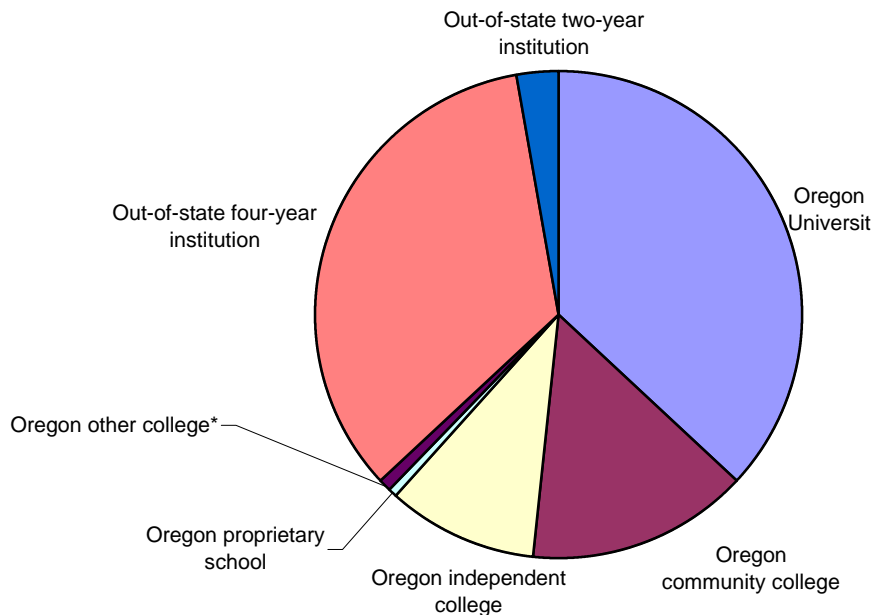

**Table 11**  
**College Choice of College-Bound Students:**  
**High GPA Students Compared to Other Students**

College Choice	GPA < 3.75		GPA 3.75-4.00	
	N	%	N	%
Oregon University System	223	33.2	66	36.9
Oregon community college	282	42.0	26	14.5
Oregon independent college	27	4.0	18	10.1
Oregon proprietary school	14	2.1	1	0.6
Oregon other college*	0	0.0	1	0.6
Out-of-state four-year institution	99	14.8	61	34.1
Out-of-state two-year institution	19	2.8	5	2.8
College unknown or refused to answer	7	1.0	1	0.6
Total enrolled in college	671	100.0	179	100.0

\* Includes Oregon colleges which are not fully accredited by the state or are controlled by out-of-state institutions.

**College Choice of College-Bound High GPA Students**

\* Includes Oregon colleges which are not fully accredited by the state or are controlled by out-of-state institutions.